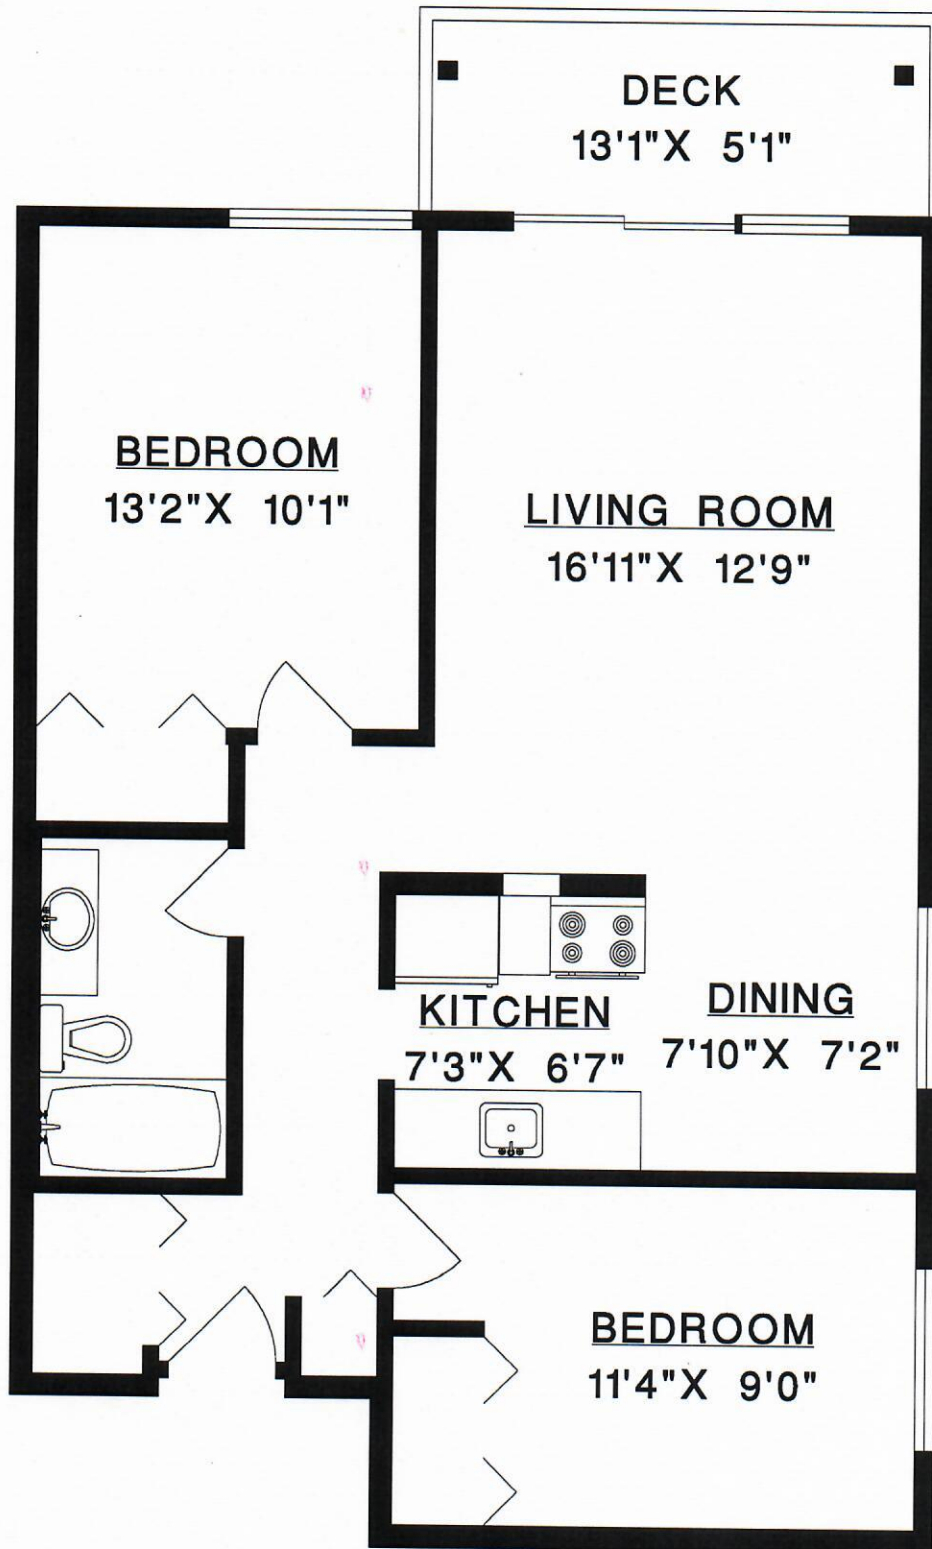

Shandler / Simmons Group

604 328-0233

RE/MAX
CREST REALTY

#311 - 211 WEST 3RD STREET
NORTH VANCOUVER

TOTAL 810 SQ.FT.

DECK 75 SQ.FT.

SCALE