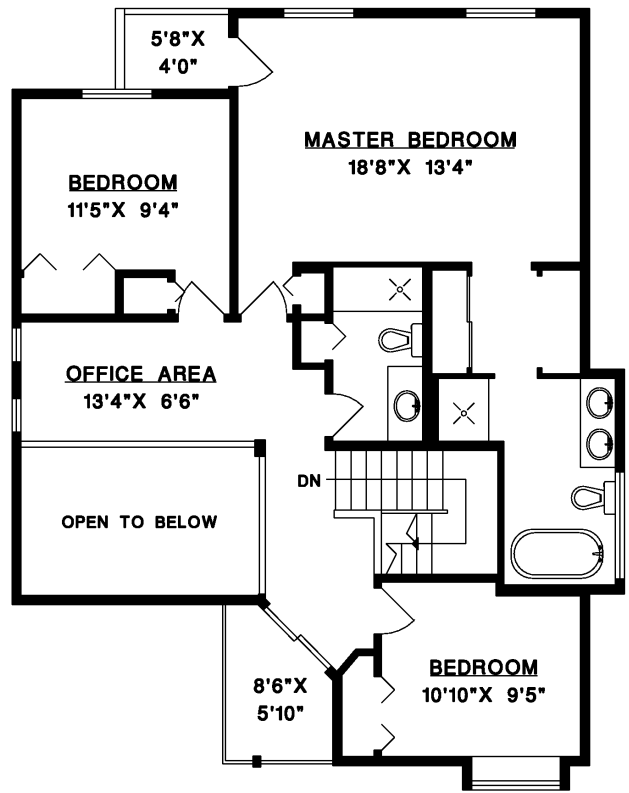

**1690 CASCADE COURT
NORTH VANCOUVER**

MAIN FLOOR	1,118 SQ.FT.
UPPER FLOOR	1,019 SQ.FT.
LOWER FLOOR	1,059 SQ.FT.
TOTAL	3,196 SQ.FT.
GARAGE	439 SQ.FT.
DECKS	532 SQ.FT.

UPPER FLOOR

LOWER FLOOR

MAIN FLOOR