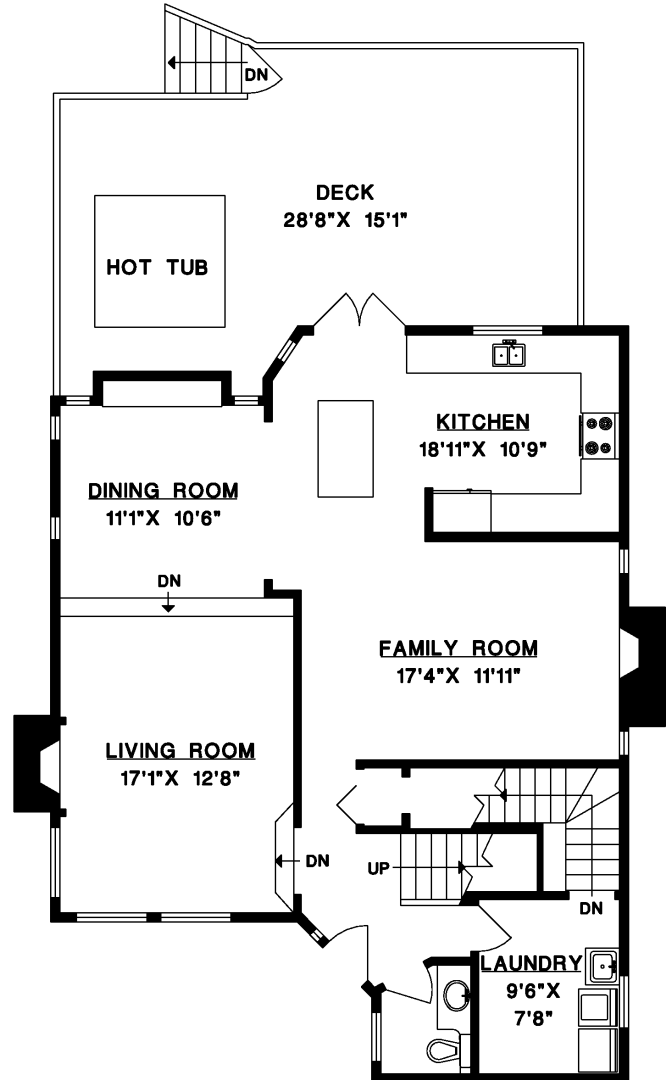

**1690 CASCADE COURT
NORTH VANCOUVER**

MAIN FLOOR	1,118 SQ.FT.
UPPER FLOOR	1,019 SQ.FT.
LOWER FLOOR	1,059 SQ.FT.
TOTAL	3,196 SQ.FT.
GARAGE	439 SQ.FT.
DECKS	532 SQ.FT.

UPPER FLOOR

LOWER FLOOR

MAIN FLOOR