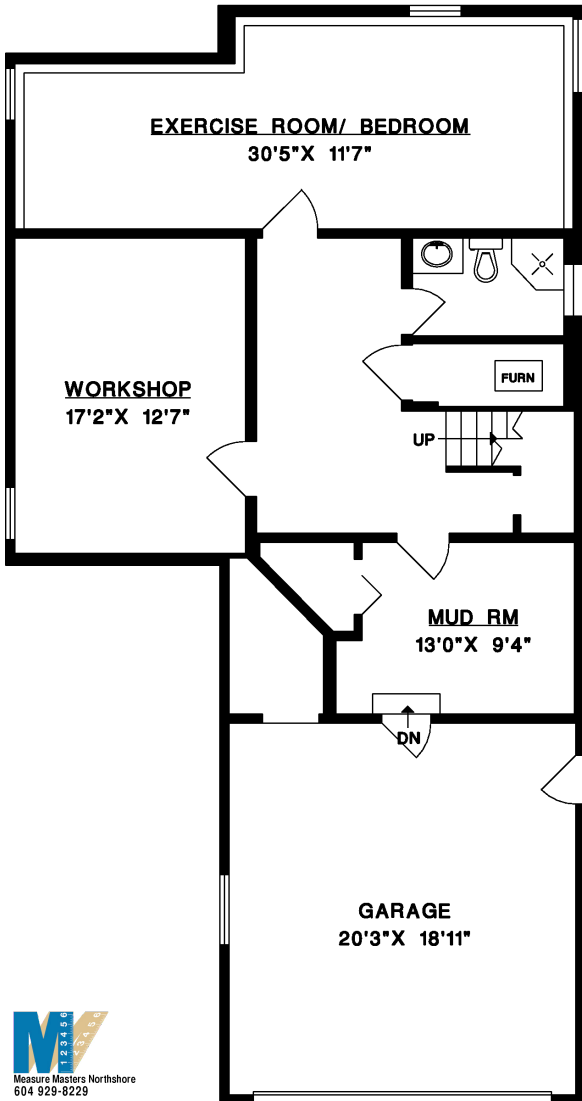

**1690 CASCADE COURT
NORTH VANCOUVER**

MAIN FLOOR	1,118 SQ.FT.
UPPER FLOOR	1,019 SQ.FT.
LOWER FLOOR	1,059 SQ.FT.
TOTAL	3,196 SQ.FT.
GARAGE	439 SQ.FT.
DECKS	532 SQ.FT.

UPPER FLOOR

LOWER FLOOR

MAIN FLOOR