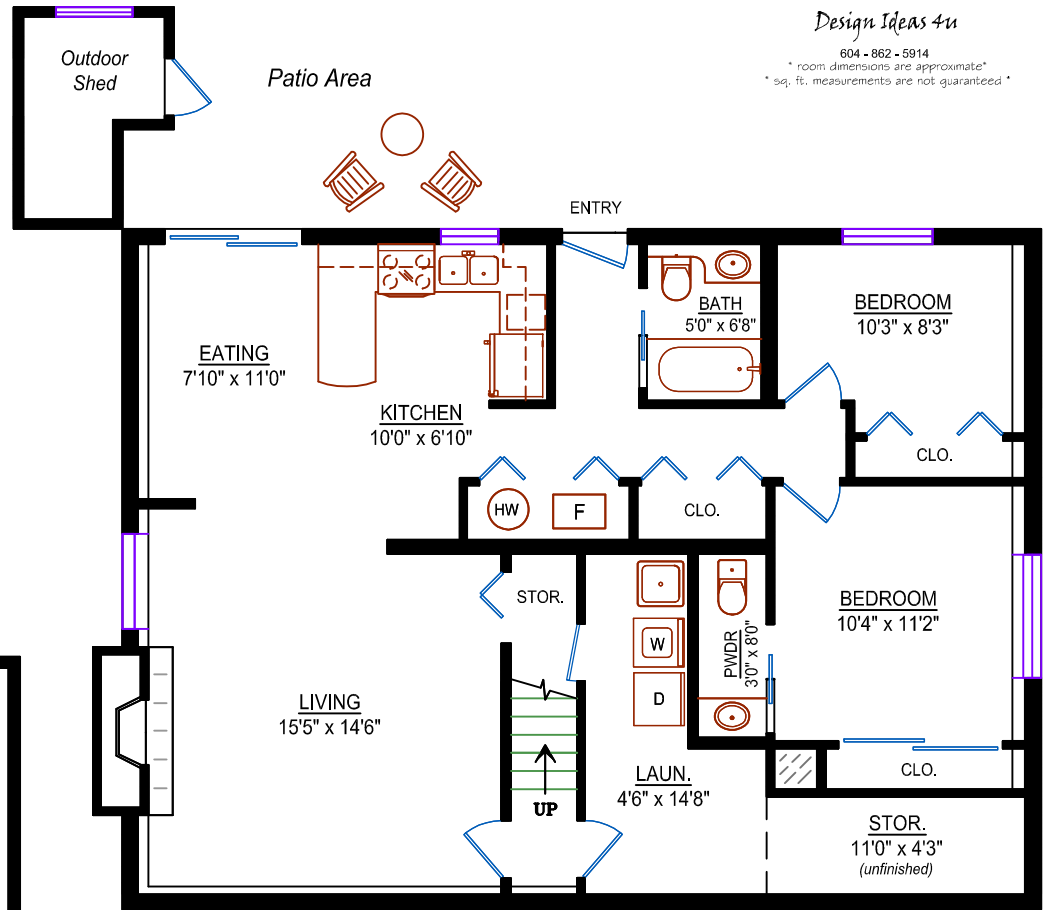

Jeff Donohoe

604.340.8588

jeffdonohoe@shaw.ca

www.jeffdonohoe.com

Design Ideas 4u

604 - 862 - 5914

LOWER LEVEL

Area: 1160 sq. ft. (Fin.)

Area: 48 sq. ft. (Unfin.)

**645 6th Street E.
N. Vancouver, BC**

Main Level: 1208 sq. ft.

Lower Level: 1160 sq. ft.

Total: 2368 sq. ft.

Lower Level: 48 sq. ft.
(unfinished)

Grand Total: 2416 sq. ft.

Other Areas:

Deck: 273 sq. ft.