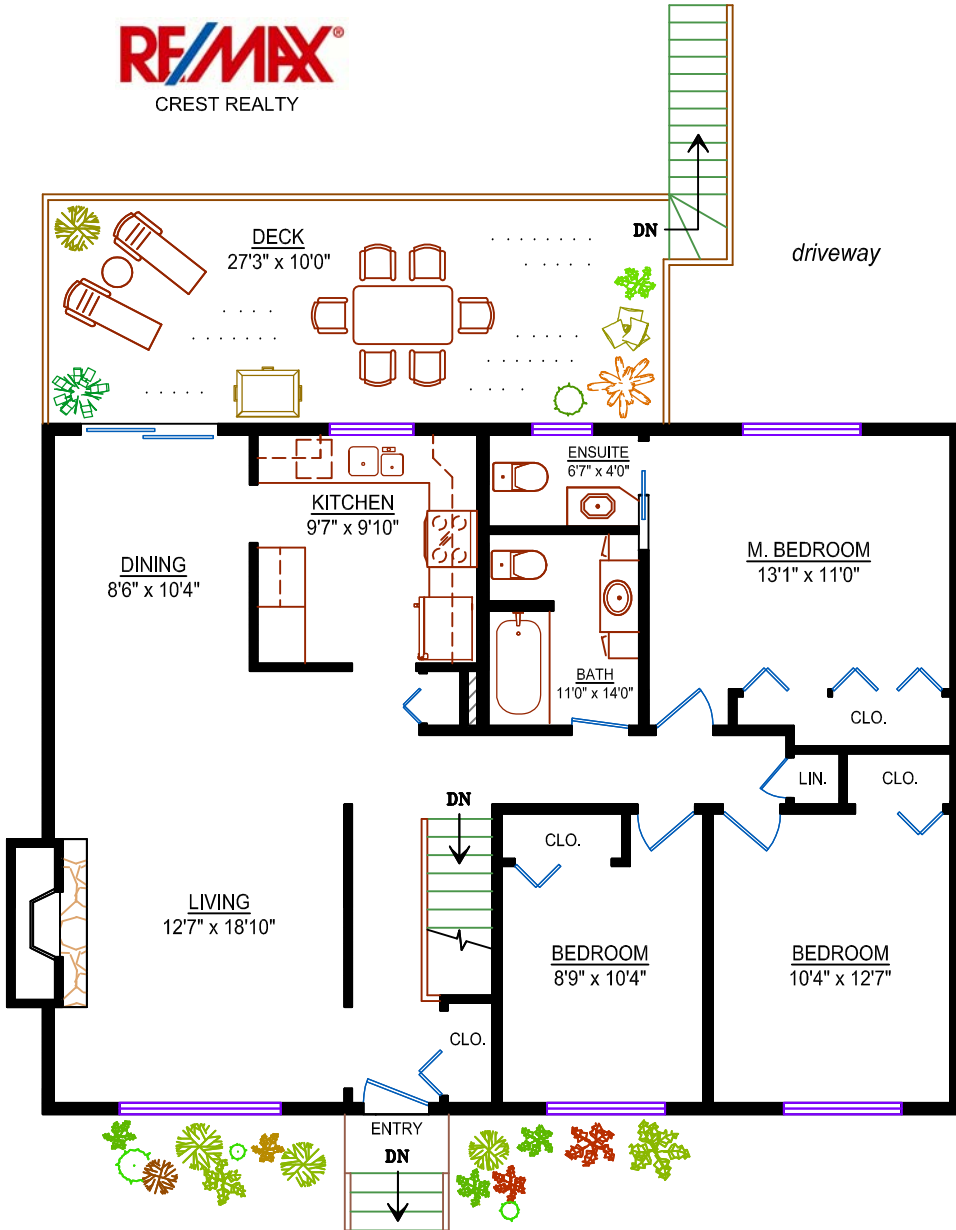

Jeff Donohoe

604.340.8588

jeffdonohoe@shaw.ca

www.jeffdonohoe.com

Design Ideas 4u

604 - 862 - 5914

LOWER LEVEL

Area: 1160 sq. ft. (Fin.)

Area: 48 sq. ft. (Unfin.)

**645 6th Street E.
N. Vancouver, BC**

Main Level: 1208 sq. ft.

Lower Level: 1160 sq. ft.

Total: 2368 sq. ft.

Lower Level: 48 sq. ft.
(unfinished)

Grand Total: 2416 sq. ft.

Other Areas:

Deck: 273 sq. ft.