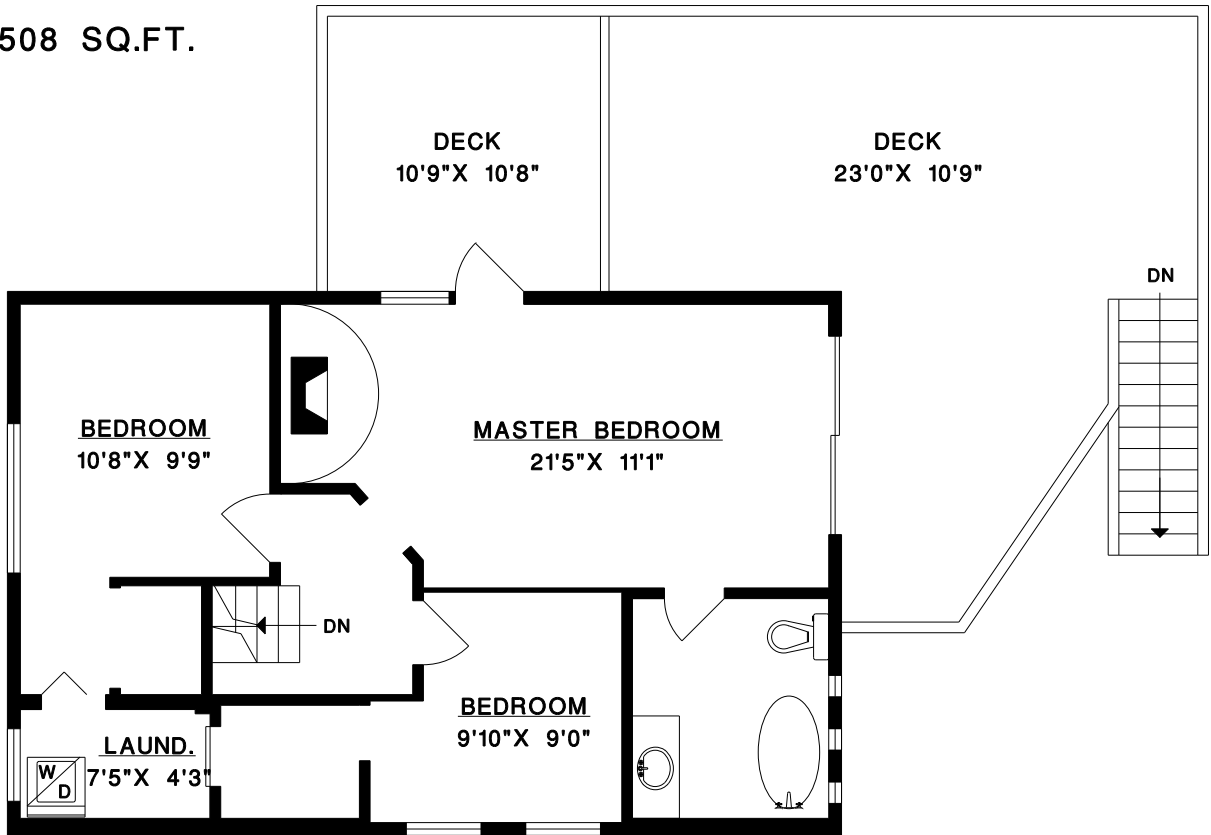

4553 COVE CLIFF ROAD
NORTH VANCOUVER

KEITH & CECELIA SIMMONS

phone: 604-328-0233

MAIN FLOOR 780 SQ.FT.
UPPER FLOOR 693 SQ.FT.

TOTAL 1,473 SQ.FT.

DECK 508 SQ.FT.

RE/MAX CREST REALTY
#101 - 2609 WESTVIEW DRIVE
NORTH VANCOUVER
V7N 4M2

UPPER FLOOR

MAIN FLOOR

MEASURE MASTERS
Floor Planning & Color Print Service
604-929-8229

DATE: FEB/10
FILE: 1619-37