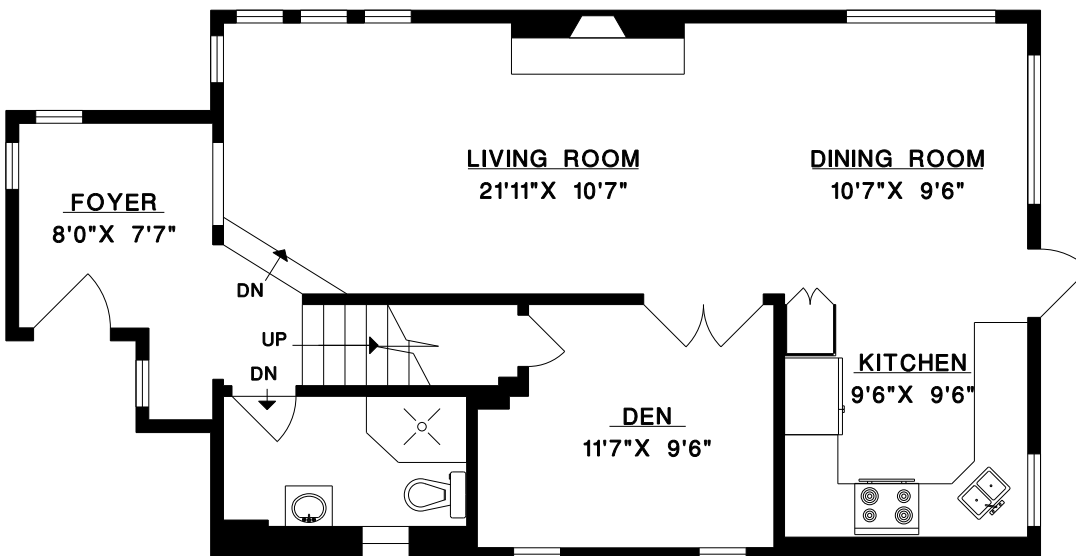

4553 COVE CLIFF ROAD
NORTH VANCOUVER

KEITH & CECELIA SIMMONS

phone: 604-328-0233

MAIN FLOOR 780 SQ.FT.
UPPER FLOOR 693 SQ.FT.

TOTAL 1,473 SQ.FT.

DECK 508 SQ.FT.

RE/MAX CREST REALTY
#101 - 2609 WESTVIEW DRIVE
NORTH VANCOUVER
V7N 4M2

UPPER FLOOR

MAIN FLOOR

MEASURE MASTERS
Floor Planning & Color Print Service
604-929-8229

DATE: FEB/10
FILE: 1619-37