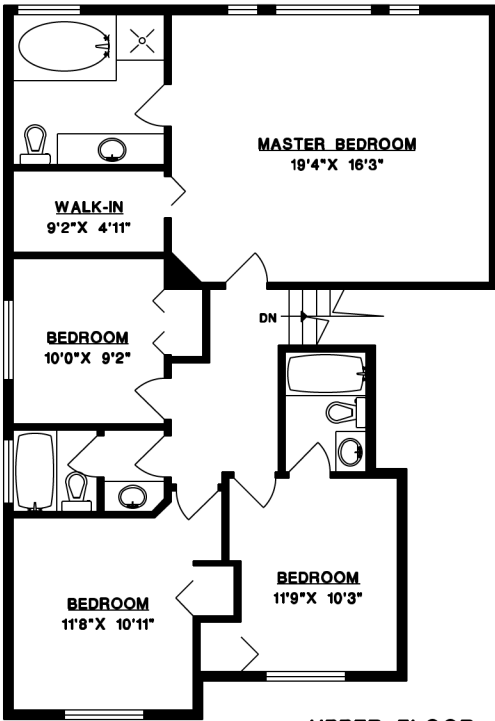

JEFF DONOHUE

604-988-8000

Crest Realty
#101 - 2809 Westview Dr.
North Vancouver, B.C.
V7N 4M2

**1627 KILMER ROAD
NORTH VANCOUVER**

MAIN FLOOR 1,584 SQ.FT.
UPPER FLOOR 1,101 SQ.FT.
LOWER FLOOR 1,564 SQ.FT.

TOTAL 4,249 SQ.FT.

GARAGE 415 SQ.FT.

UPPER FLOOR

MAIN FLOOR

LOWER FLOOR