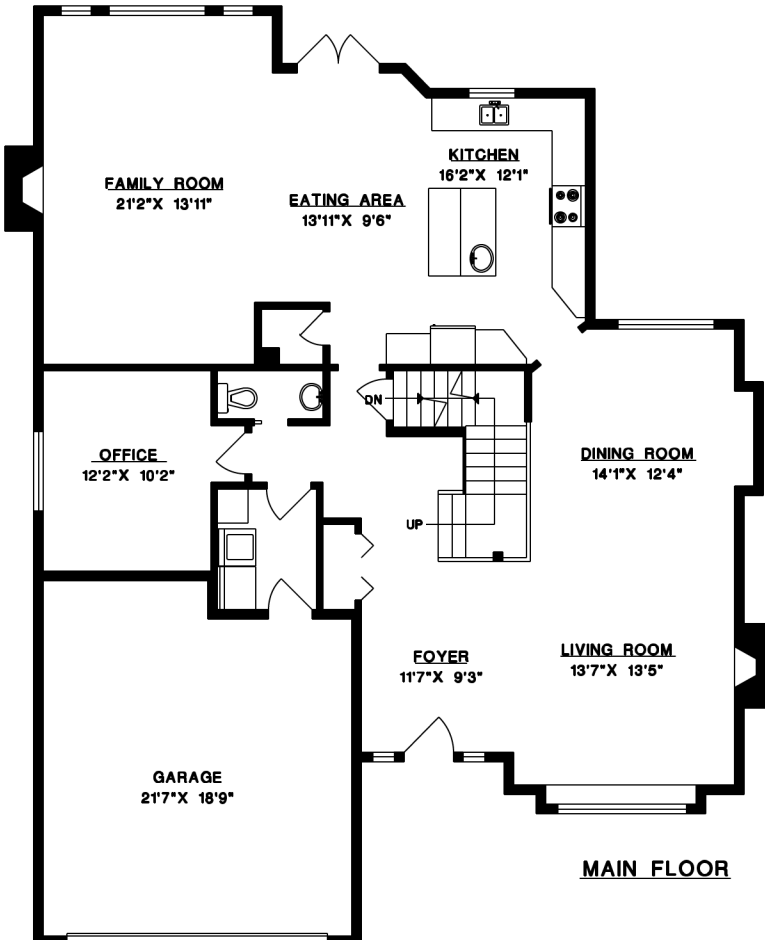

JEFF DONOHUE

604-988-8000

Crest Realty
#101 - 2809 Westview Dr.
North Vancouver, B.C.
V7N 4M2

**1627 KILMER ROAD
NORTH VANCOUVER**

MAIN FLOOR 1,584 SQ.FT.
UPPER FLOOR 1,101 SQ.FT.
LOWER FLOOR 1,564 SQ.FT.

TOTAL 4,249 SQ.FT.

GARAGE 415 SQ.FT.

UPPER FLOOR

MAIN FLOOR

LOWER FLOOR