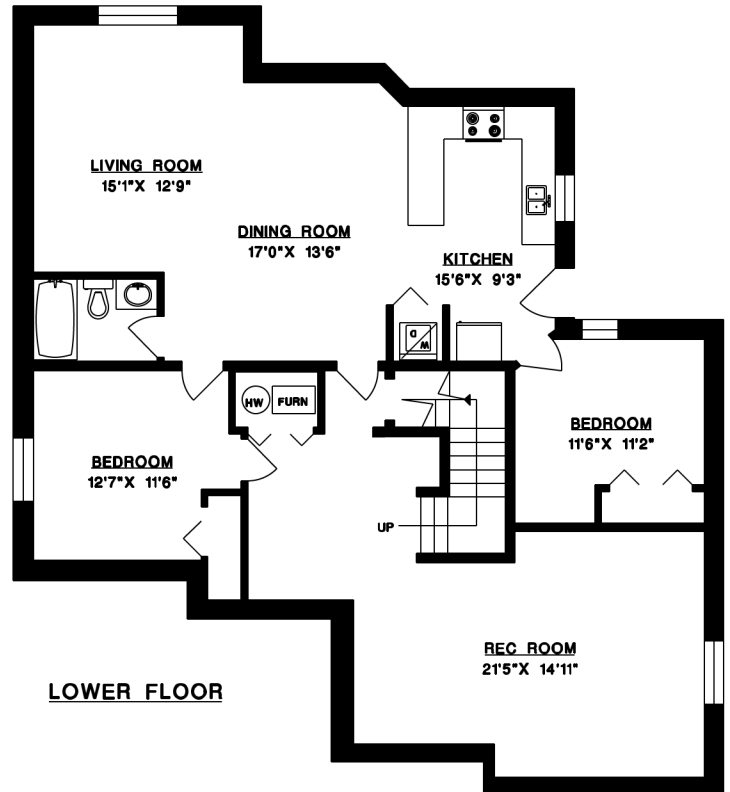

JEFF DONOHUE

604-988-8000

Crest Realty
#101 - 2809 Westview Dr.
North Vancouver, B.C.
V7N 4M2

**1627 KILMER ROAD
NORTH VANCOUVER**

MAIN FLOOR 1,584 SQ.FT.
UPPER FLOOR 1,101 SQ.FT.
LOWER FLOOR 1,564 SQ.FT.

TOTAL 4,249 SQ.FT.

GARAGE 415 SQ.FT.

UPPER FLOOR

MAIN FLOOR

LOWER FLOOR